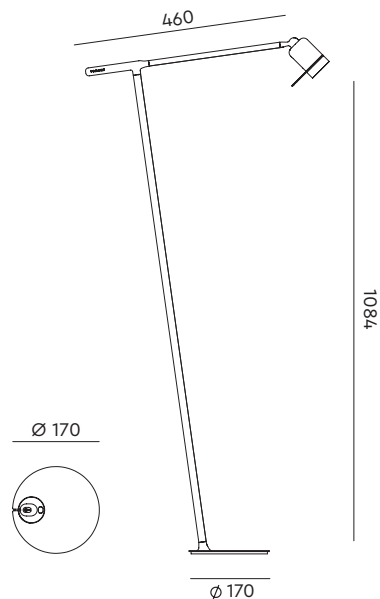

Type	Floor lamp
Environment	Indoor
Material	Steel & aluminum
Weight	1,4 kg
Voltage	220-240 V
Output	5V-1A/2A
IP	20
Lightsource	Lightsource included
Battery	Up to 5 hours
Charge	USB-C charging cable included
Cable length	500 mm & 2500 mm
CRI	90
Max lumen	230
Kelvin	2700
Dimmable	Secundair on fixture
Lightbeam	36° (15° / 24°)